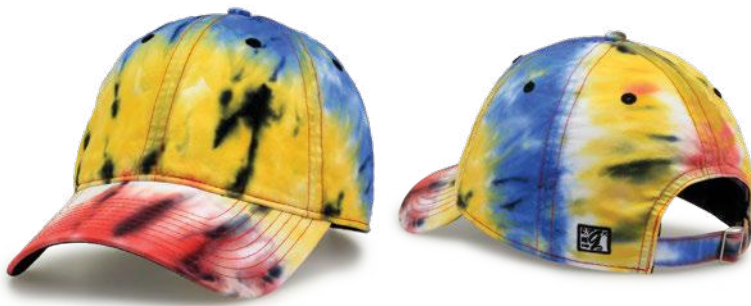

RED/KHAKI

ROYAL/KHAKI

STONE/KHAKI

VINT. BLUE/KHAKI

VINT. RED/KHAKI

WOODLAND/KHAKI

## RELAXED TIE DYE

STYLE GB482

TIE DYE TWILL  
RELAXED, UNSTRUCTURED SHAPE  
SLIDE BUCKLE CLOSURE

BLACK RAINBOW

GRAYSCALE

NAVY TONAL

PASTEL

RAINBOW