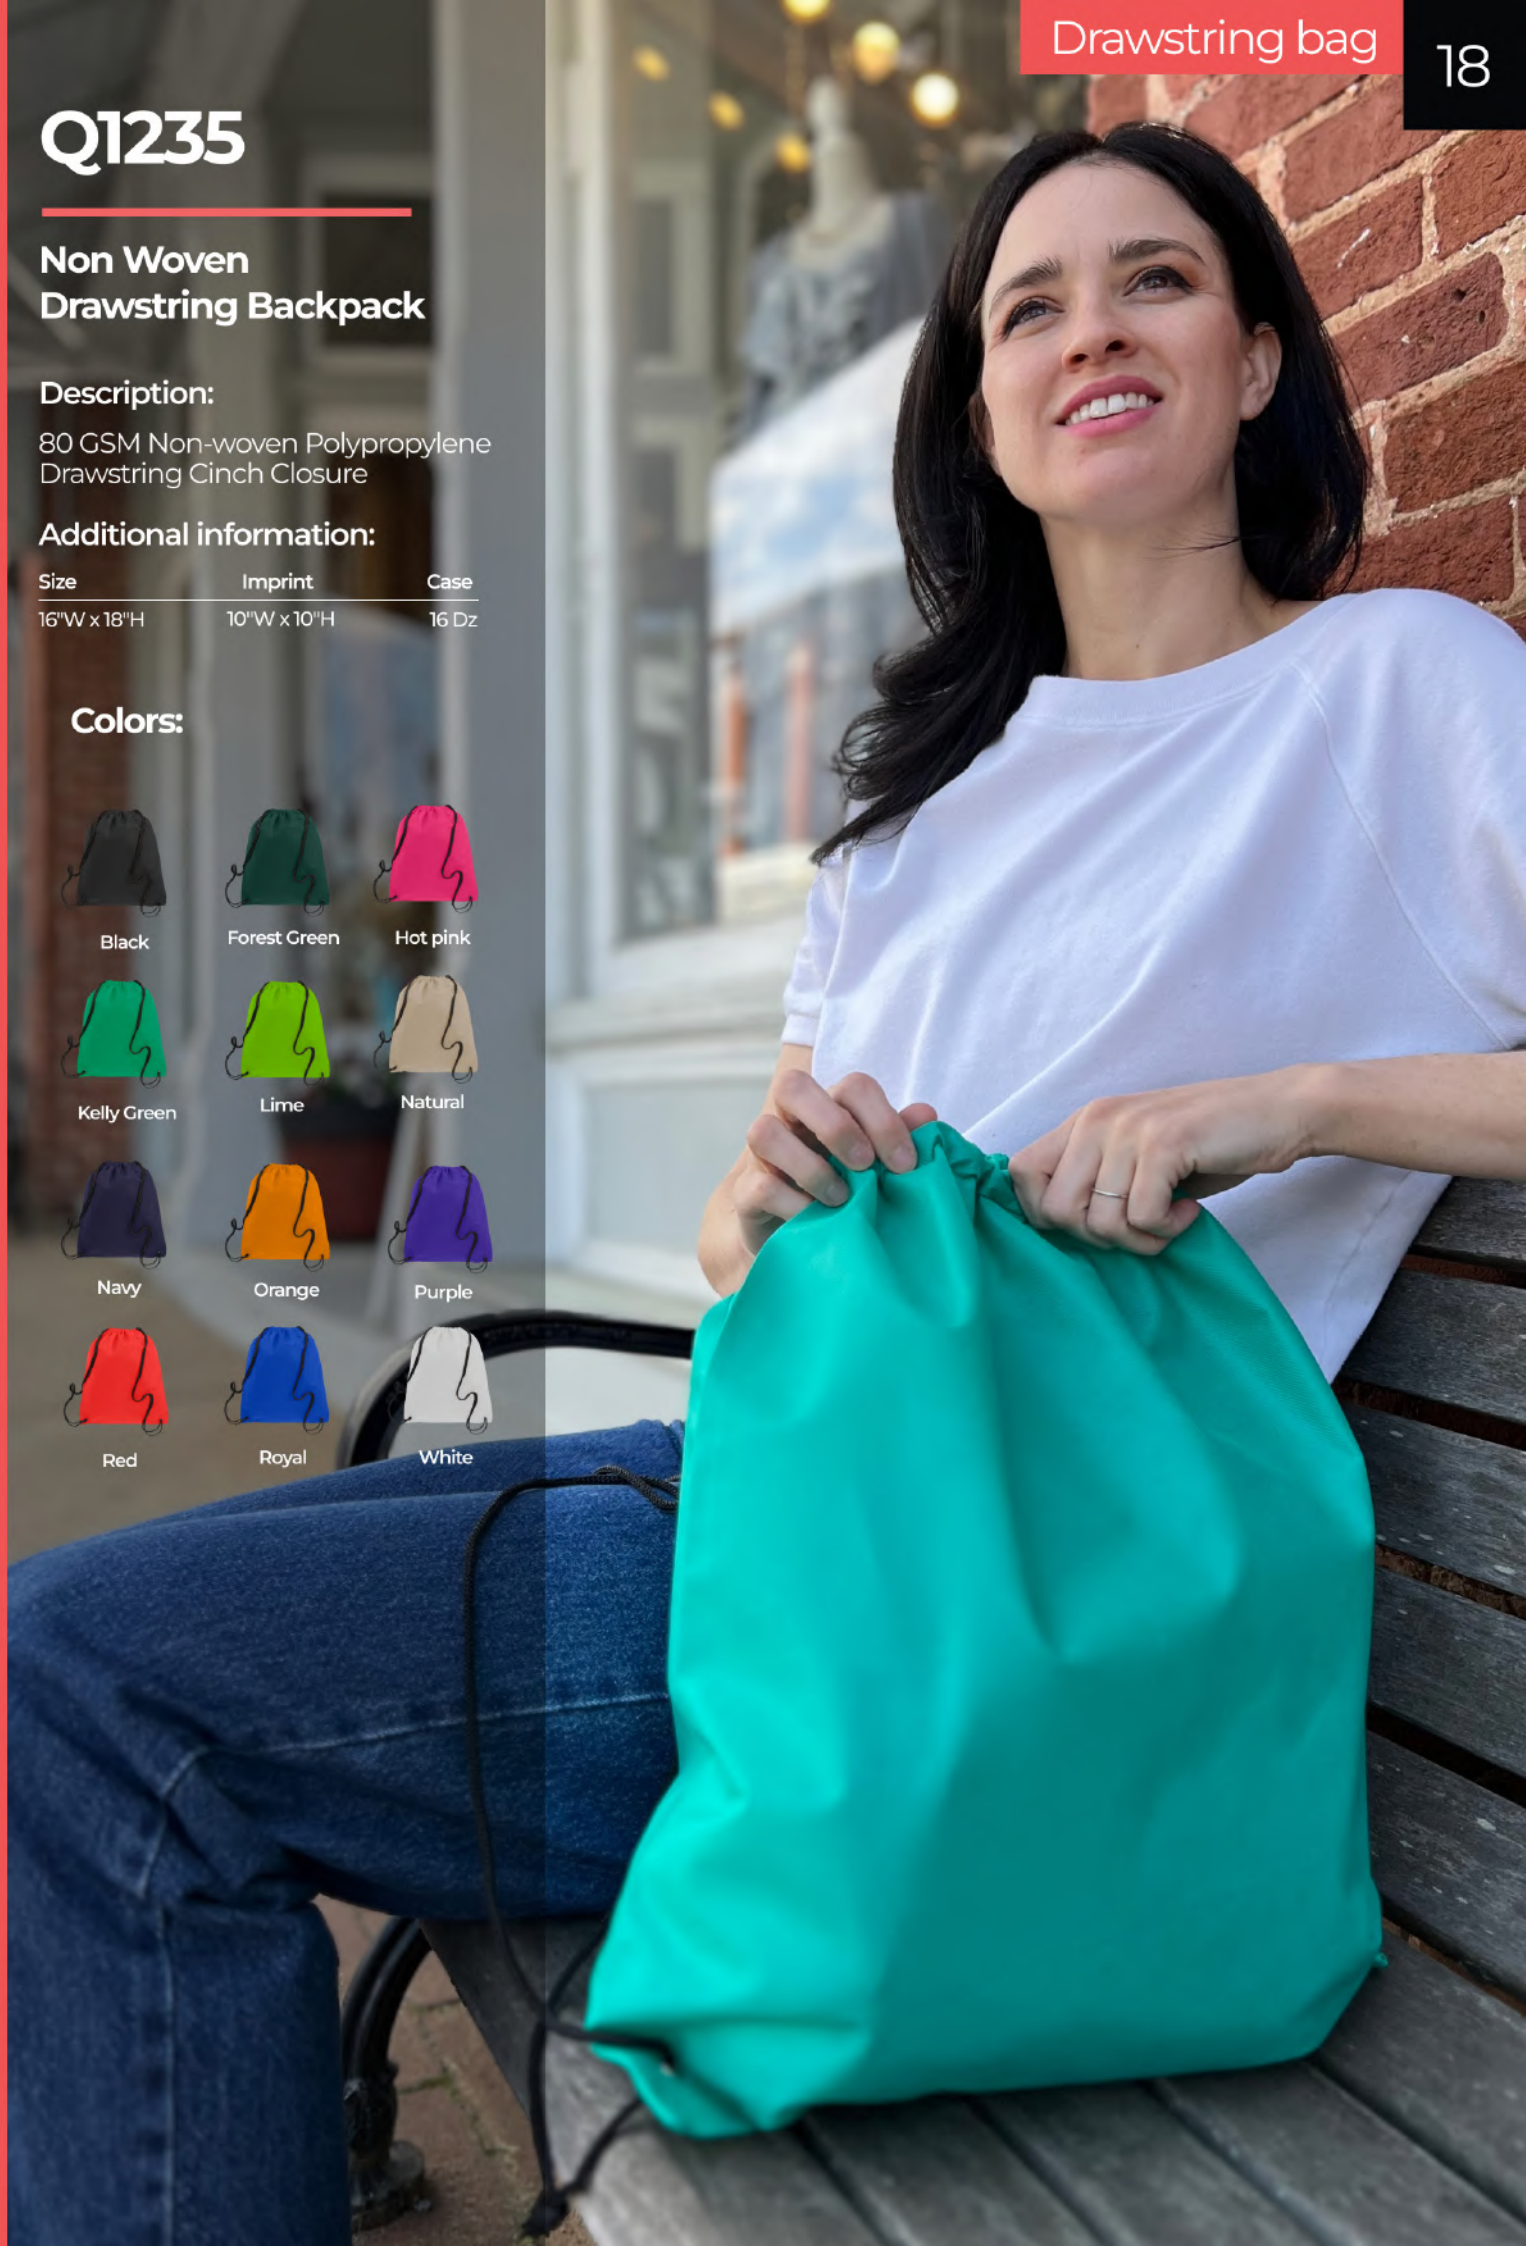

Q1235

Non Woven Drawstring Backpack

Description:

80 GSM Non-woven Polypropylene
Drawstring Cinch Closure

Additional information:

Size	Imprint	Case
16"W x 18"H	10"W x 10"H	16 Dz

Colors: